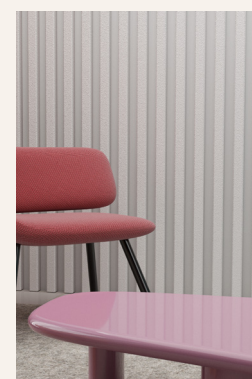

RETRO CHIC

“Bring a touch of vintage style to your home with ‘Retro Chic’, a unique and eye-catching coffee table. With its amorphous, round top and six small legs, ‘Retro Chic’ is a chic and stylish piece that is sure to be a conversation starter. Whether used as a stand-alone accent piece or as part of a larger decorating scheme, ‘Retro Chic’ is sure to add character and flair to your space.”

Dimension - L 48” W 31” H 17”