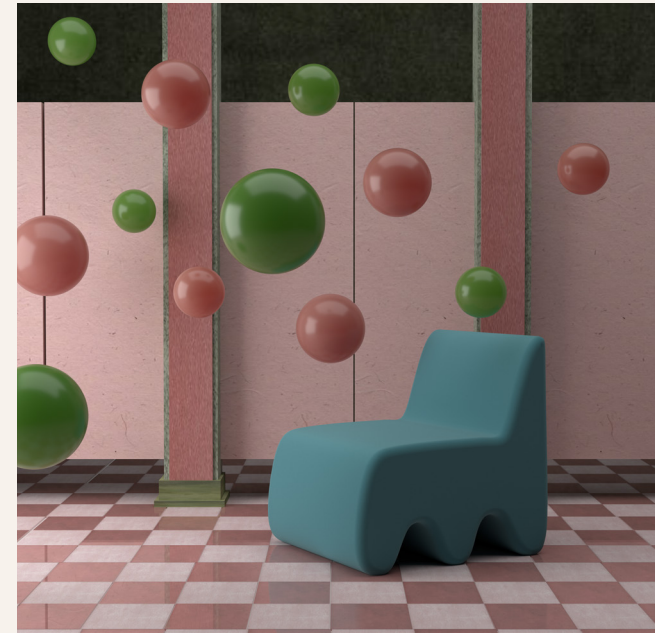

ABOUT

“Welcome to BUN, a design and furniture brand founded by Roshith Babu, a NIFT alumni. At BUN, we are dedicated to creating one-of-a-kind, handcrafted pieces that are not mass produced. All of our furnitures are made to order and carefully crafted by skilled artisans in Kerala and Jodhpur, India.

At BUN, we believe that furniture should be more than just functional pieces in a home, but rather works of art that enhance the overall aesthetic. That’s why every item in our collection is designed with an artistic eye and a focus on attention to detail.

Thank you for considering BUN for your home furnishing needs. We hope that our pieces bring beauty and inspiration to your space.