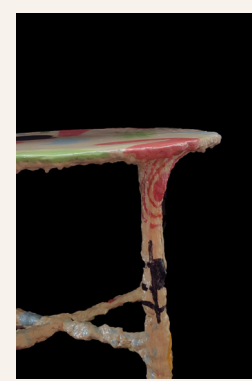

SCRIBBLED

“Introducing ‘Scribbled’, a one-of-a-kind chair inspired by the playful shapes and scribbles of children. This chair is hand-sculpted using paper clay and resin, with a metal skeleton for added strength. It is then hand-painted, resulting in a unique and expressive piece that is sure to be a conversation starter in any space. The ‘Scribbled’ chair is the perfect blend of art and functionality, sure to add character and style to any room.”

Dimension - L 20” W 20” H 37” Seat H 20”

FALLING

Handmade using paper clay and resin, with a metal body for added strength, 'Falling' is as functional as it is eye-catching. The colorful, hand-painted shapes on top add a touch of whimsy to any room. Whether used as a standalone statement piece or as part of a larger decorating scheme, 'Falling' is sure to add personality and style to your space."

Dimension - L 16" W 17" H 15"

RE BORN

“This chair is perfect for those who appreciate artistic design and want to add a touch of whimsy to their home. Not only is ‘Reborn’ visually striking, it is also comfortable and functional, with a cushioned spot for your pets to relax. Handcrafted by skilled metalworking artisans in Kerala, ‘Reborn’ is a high-quality piece that is sure to be a conversation starter in any space.