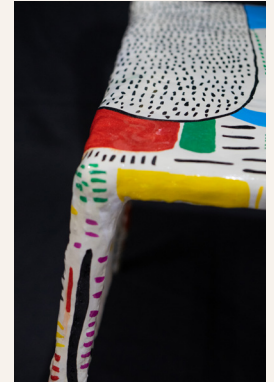

SCRIBBLED

“Introducing ‘Scribbled’, a one-of-a-kind chair inspired by the playful shapes and scribbles of children. This chair is hand-sculpted using paper clay and resin, with a metal skeleton for added strength. It is then hand-painted, resulting in a unique and expressive piece that is sure to be a conversation starter in any space. The ‘Scribbled’ chair is the perfect blend of art and functionality, sure to add character and style to any room.”

Dimension - L 20” W 20” H 37” Seat H 20”

FALLING

Handmade using paper clay and resin, with a metal body for added strength, 'Falling' is as functional as it is eye-catching. The colorful, hand-painted shapes on top add a touch of whimsy to any room. Whether used as a standalone statement piece or as part of a larger decorating scheme, 'Falling' is sure to add personality and style to your space."

Dimension - L 20” W 20” H 37” Seat H 20”

NOTORIOUS

“Make a statement with ‘Notorious’, a bold and edgy chair inspired by basic shapes and a raw, vintage aesthetic. This chair is sure to be a conversation starter in any space, with its unique and eye-catching design. Whether used as a stand-alone statement piece or as part of a larger seating arrangement, ‘Notorious’ is sure to add character and style to your home”

Dimension - L 29” W 21” H 31” Seat H 16” Seat D 23”

SKETCHY SQUARE

“Sketchy Square is a side table inspired by the way kids draw a square - imperfect and free-form. This small, cubic table is made of wood and features curvy edges in each corner, giving it a fun and quirky aesthetic. Available in pastel colors, ‘Sketchy Square’ is a minimal and stylish addition to any room. Whether used as a standalone accent piece or as part of a larger decorating scheme, ‘Sketchy Square’ is sure to add personality and charm to your space”