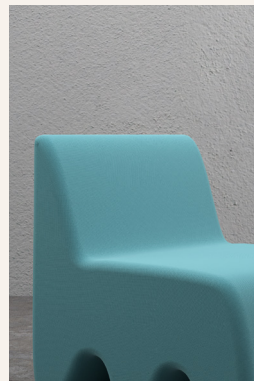

SCRIBBLED

“Introducing ‘Scribbled’, a one-of-a-kind chair inspired by the playful shapes and scribbles of children. This chair is hand-sculpted using paper clay and resin, with a metal skeleton for added strength. It is then hand-painted, resulting in a unique and expressive piece that is sure to be a conversation starter in any space. The ‘Scribbled’ chair is the perfect blend of art and functionality, sure to add character and style to any room.”

Dimension - L 33” W 20” H 34”

Seat - H 18” D 16” W 20”

CLOUDY

“Get lost in the clouds with ‘Cloudy’, a playful and stylish chair inspired by the shapes and forms of clouds. This fully upholstered chair is comfortable and inviting, making it the perfect spot to relax and unwind. With its fun and imaginative design, ‘Cloudy’ is sure to be a standout piece in any room. Let ‘Cloudy’ bring a touch of whimsy and creativity to your space.”

Dimension - L 20” W 20” H 37” Seat H 20”

NOTORIOUS

“Make a statement with ‘Notorious’, a bold and edgy chair inspired by basic shapes and a raw, vintage aesthetic. This chair is sure to be a conversation starter in any space, with its unique and eye-catching design. Whether used as a stand-alone statement piece or as part of a larger seating arrangement, ‘Notorious’ is sure to add character and style to your home”

Dimension - L 29” W 21” H 31” Seat H 16” Seat D 23”

SKETCHY SQUARE

“Sketchy Square is a side table inspired by the way kids draw a square - imperfect and free-form. This small, cubic table is made of wood and features curvy edges in each corner, giving it a fun and quirky aesthetic. Available in pastel colors, ‘Sketchy Square’ is a minimal and stylish addition to any room. Whether used as a standalone accent piece or as part of a larger decorating scheme, ‘Sketchy Square’ is sure to add personality and charm to your space”