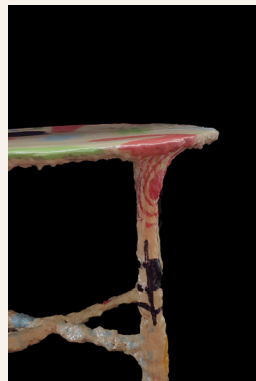

SCRIBBLED

“Introducing ‘Scribbled’, a one-of-a-kind chair inspired by the playful shapes and scribbles of children. This chair is hand-sculpted using paper clay and resin, with a metal skeleton for added strength. It is then hand-painted, resulting in a unique and expressive piece that is sure to be a conversation starter in any space. The ‘Scribbled’ chair is the perfect blend of art and functionality, sure to add character and style to any room.”

Dimension - L 20” W 20” H 37” Seat H 20”

FALLING

Handmade using paper clay and resin, with a metal body for added strength, 'Falling' is as functional as it is eye-catching. The colorful, hand-painted shapes on top add a touch of whimsy to any room. Whether used as a standalone statement piece or as part of a larger decorating scheme, 'Falling' is sure to add personality and style to your space."

Dimension - L 16" W 17" H 15"

RE BORN

“This chair is perfect for those who appreciate artistic design and want to add a touch of whimsy to their home. Not only is ‘Reborn’ visually striking, it is also comfortable and functional, with a cushioned spot for your pets to relax. Handcrafted by skilled metalworking artisans in Kerala, ‘Reborn’ is a high-quality piece that is sure to be a conversation starter in any space.